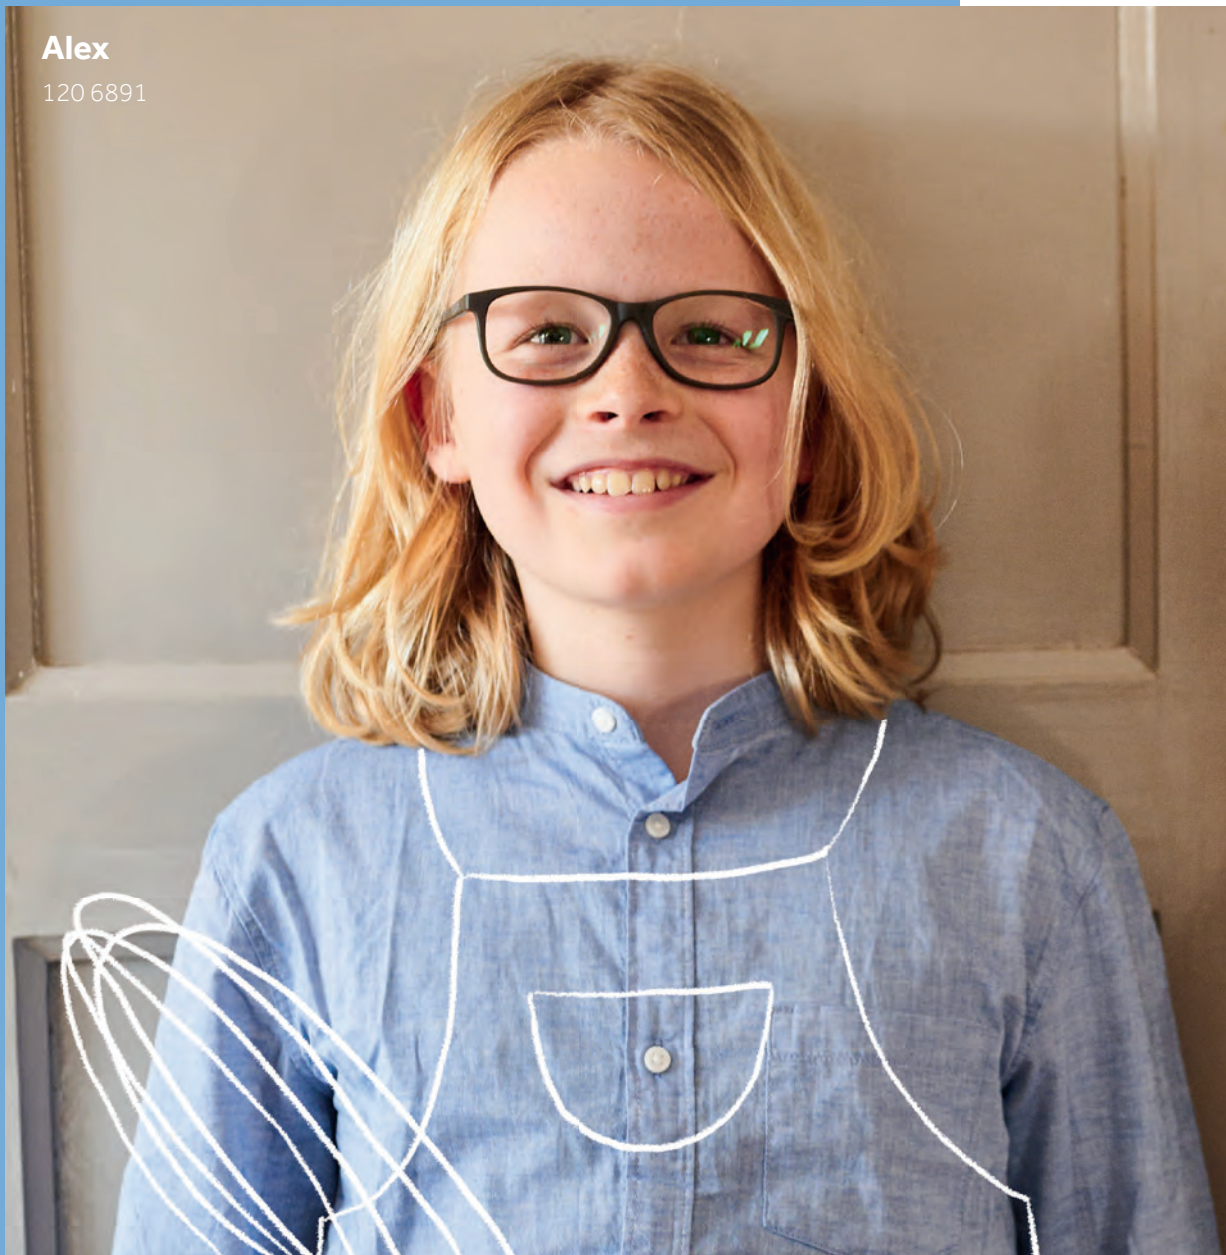

**121 1818** - Mallow / Lilac  
col. 39

**121 1817** - Blackberry / Dark blue  
col. 25

**121 1819** - Taupe / Light taupe  
col. 72

**Alex**

120 6891

Including headband, non-slip temple ends, microfibre pouch and case