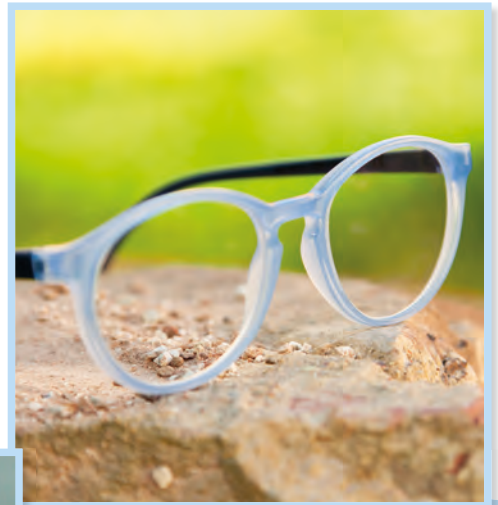

Transparent Collection